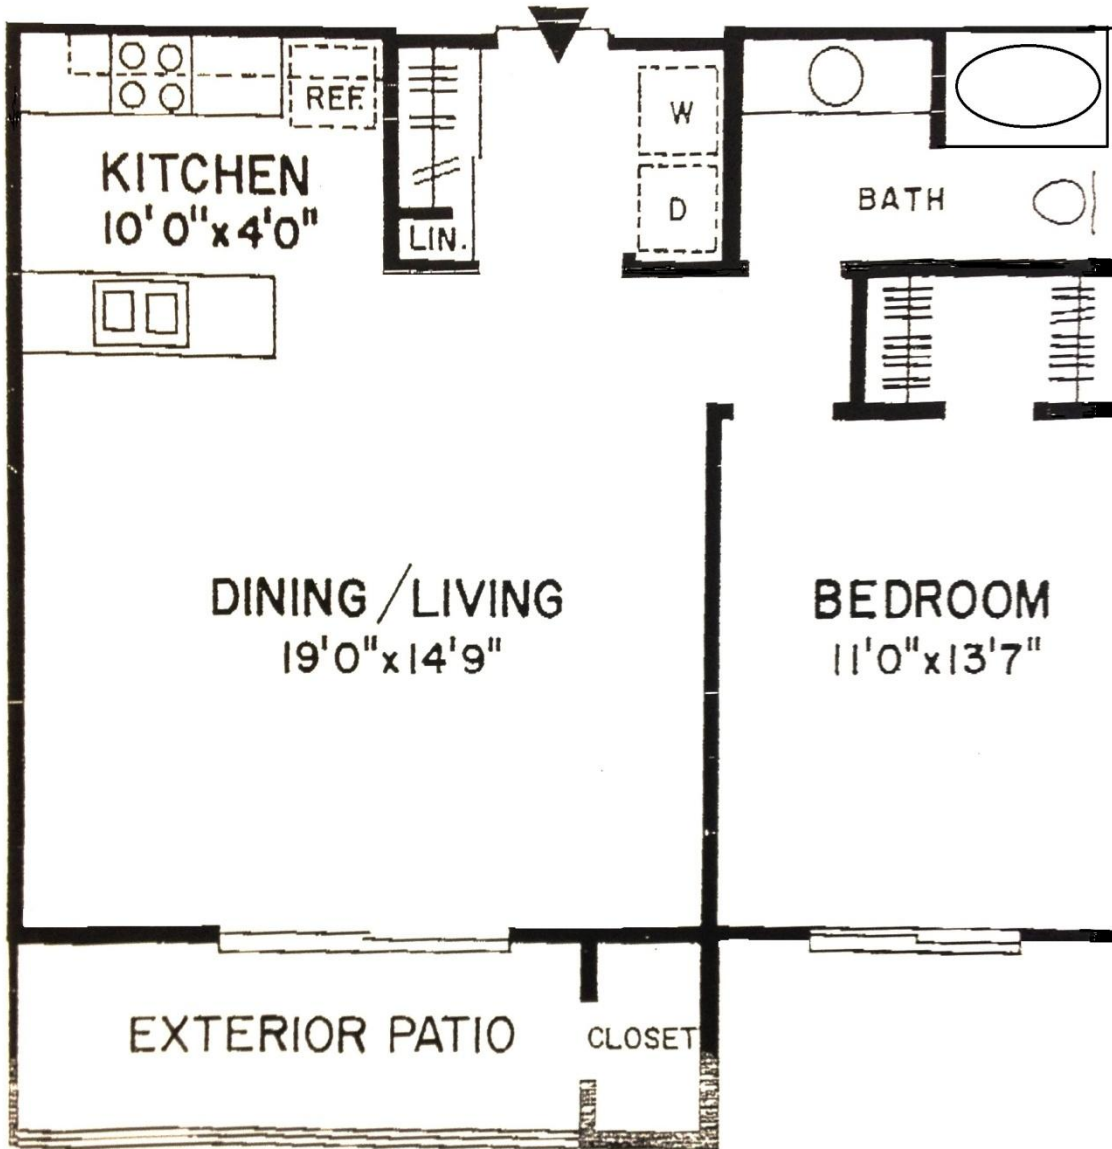

# The Berkeley

Approximately 660 square feet of living space including exterior Patio and Closet