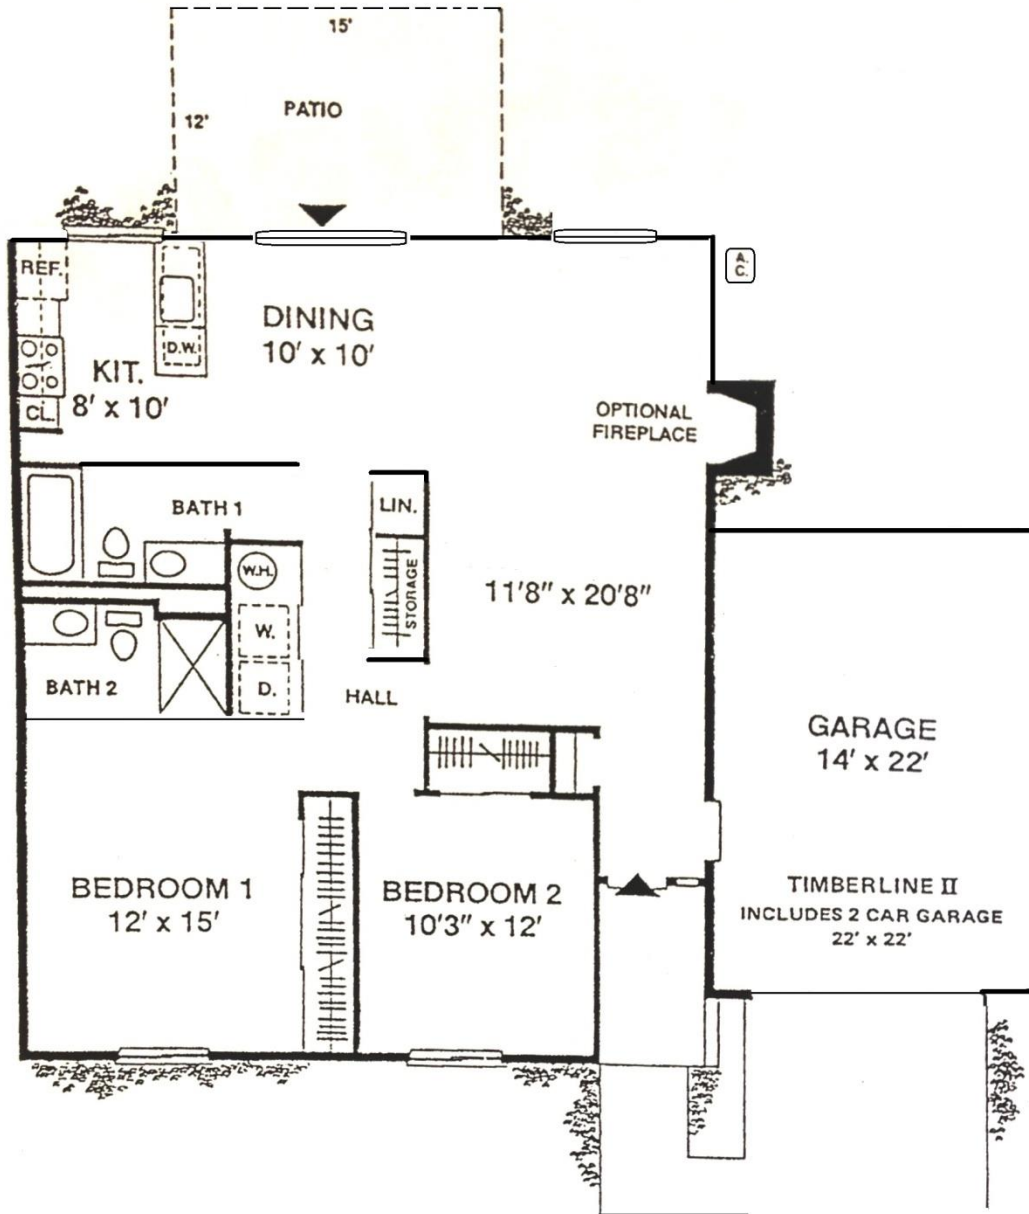

The Timberline I & II Model 2

Approximately 1000 square feet of living space including Patio Room