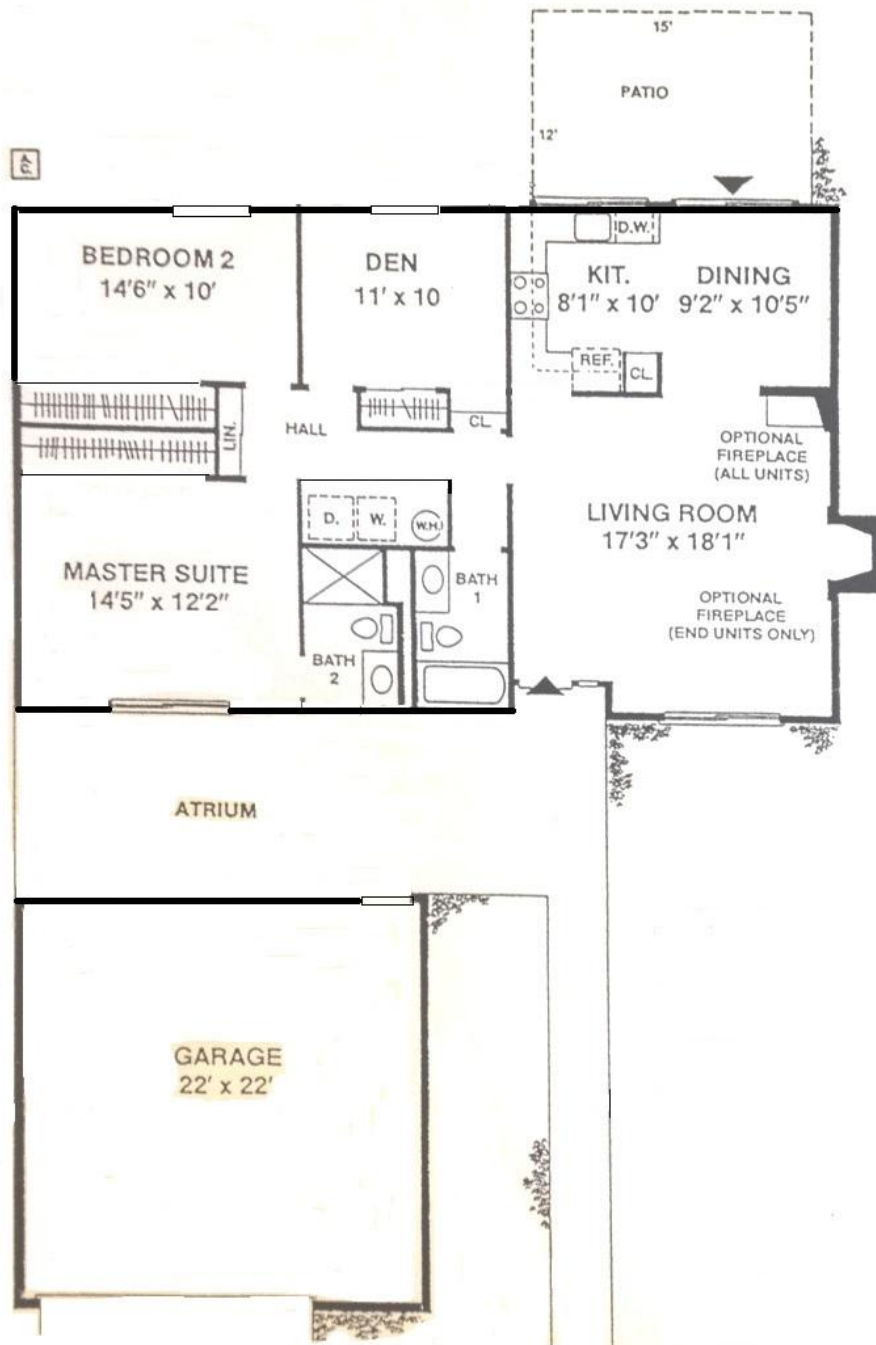

The Braeburne 3

Approximately 1300 square feet of living space including optional Patio Room