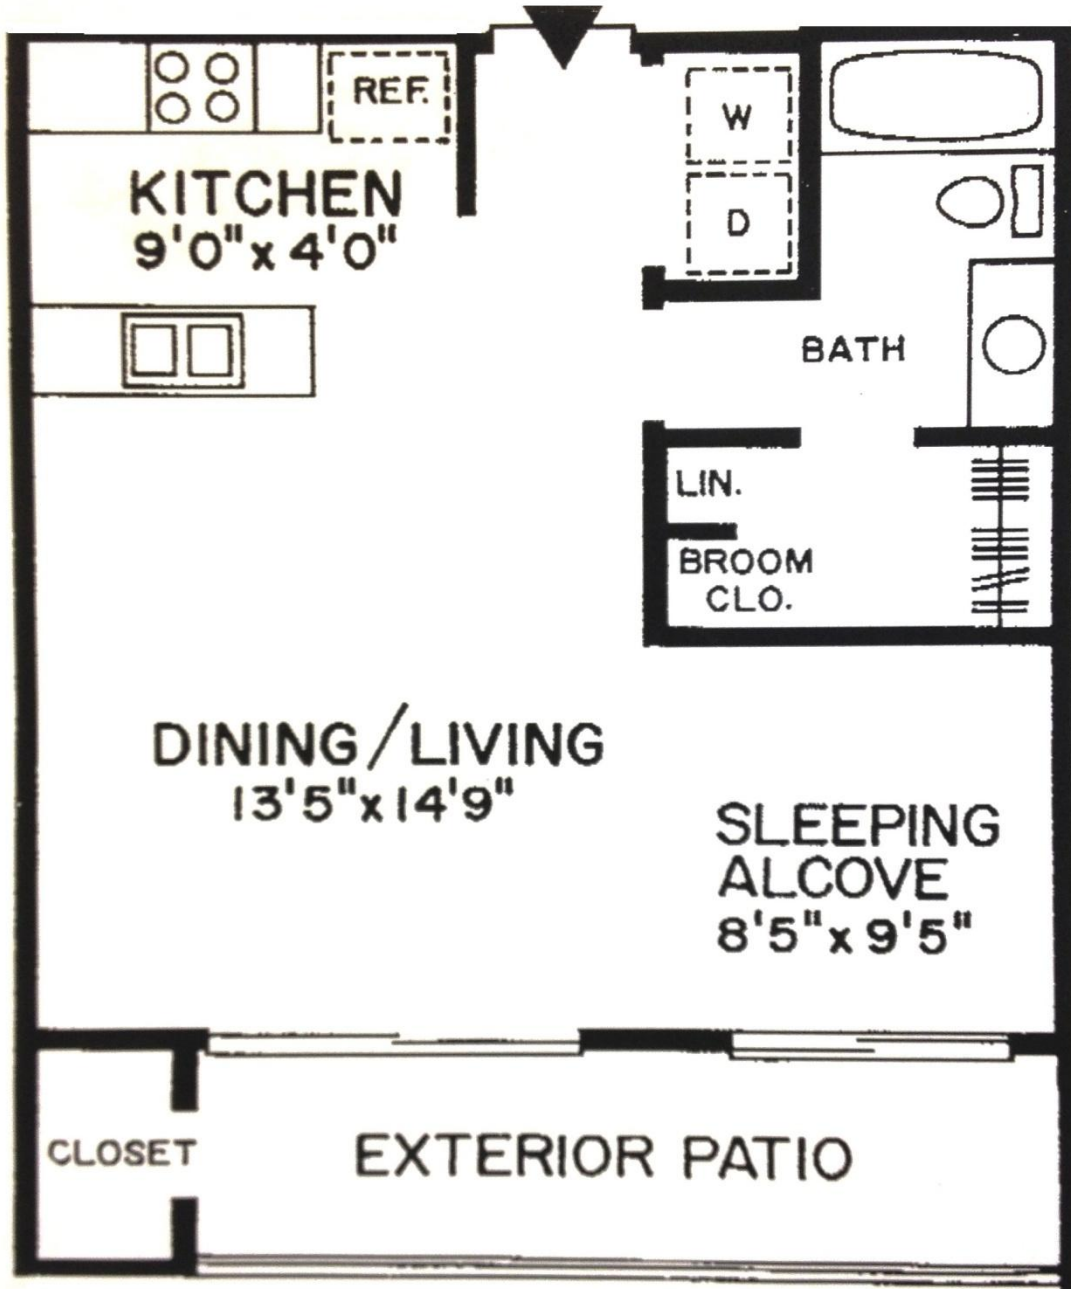

The Alpine

Approximately 520 square feet of living space
including optional Patio Room