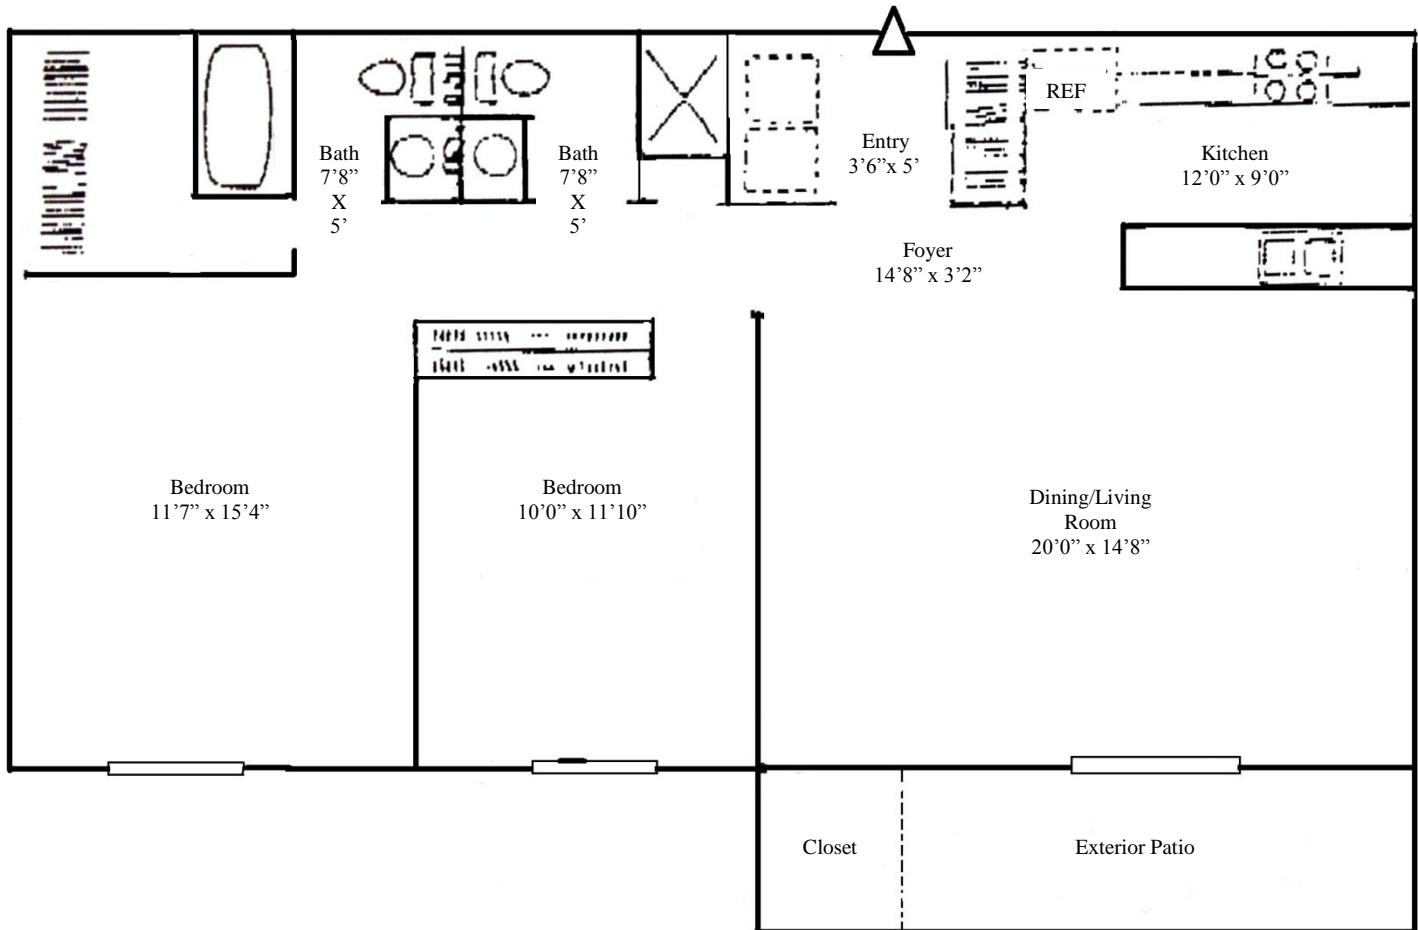

# The Del Ray

Approximately 840 square feet of living space  
 does not include Patio or AC Room