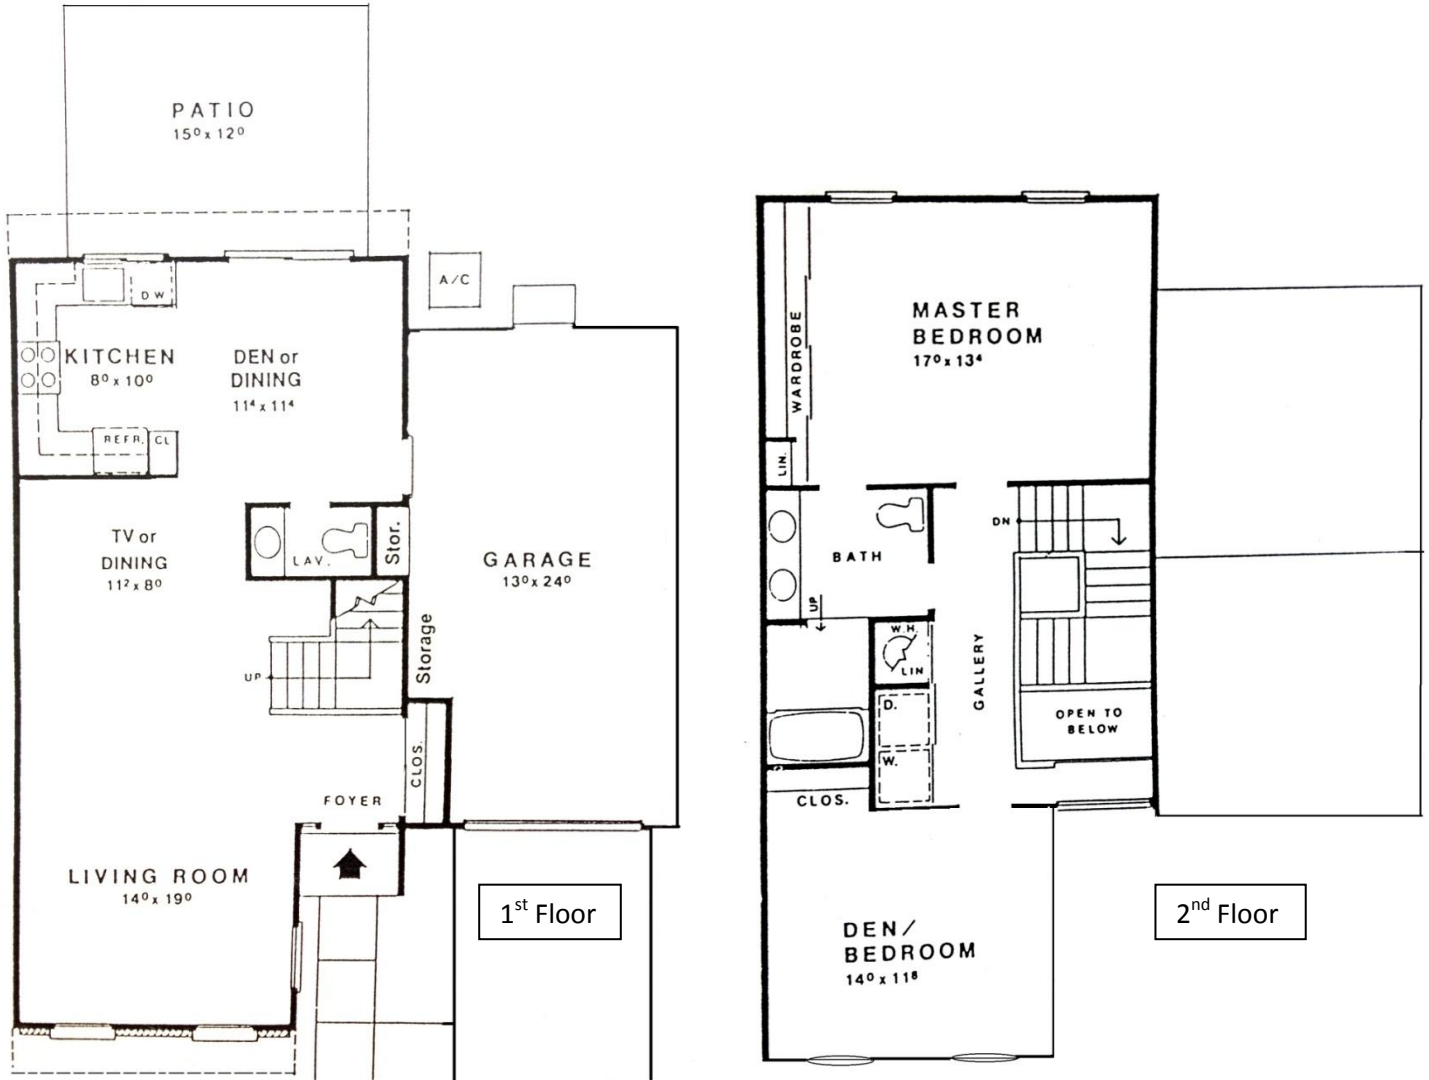

The Oxford

Approximately 1460 square feet of living space including optional Patio Room