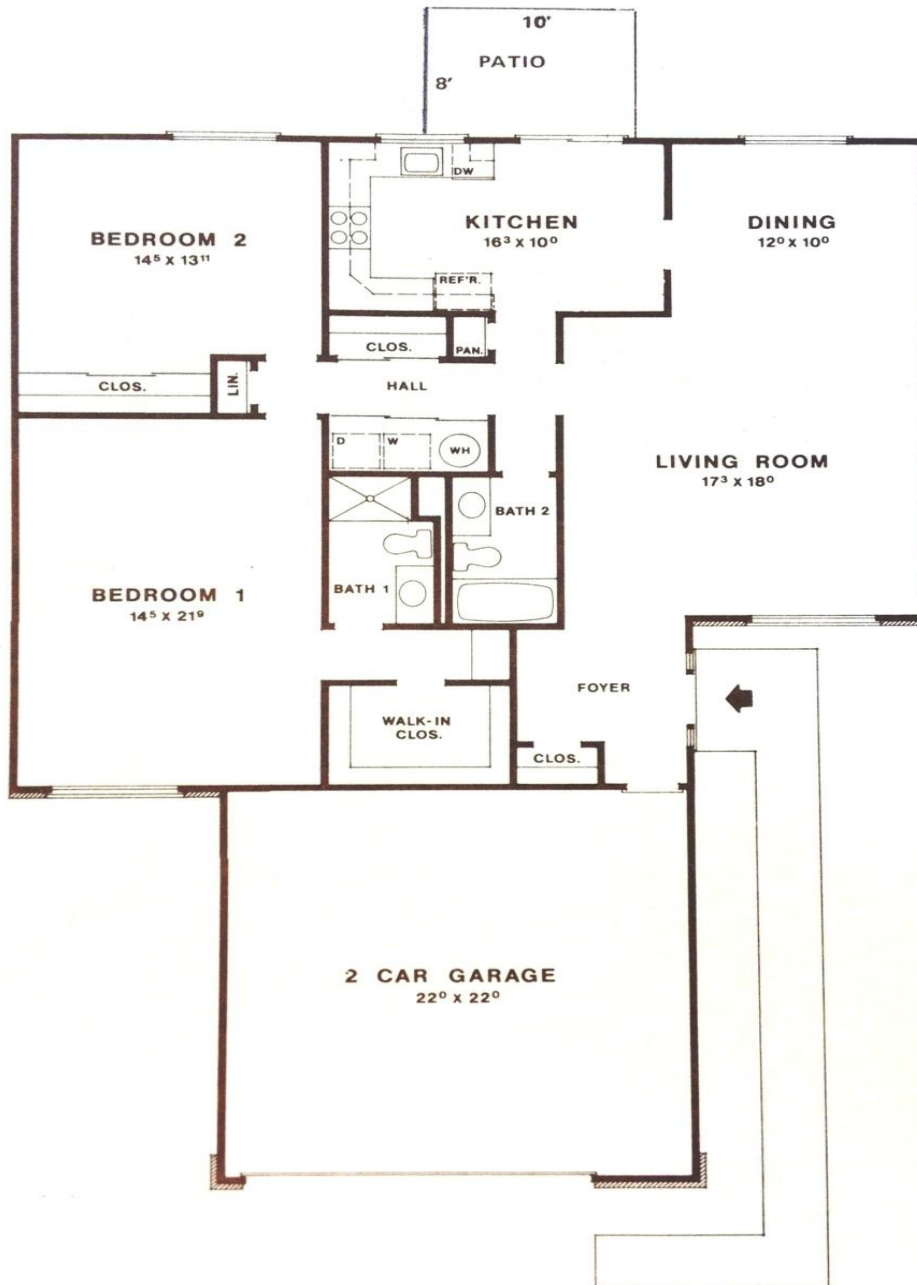

The Braeburne

Excelsior

Approximately 1450 square feet of living space
including optional Patio Room