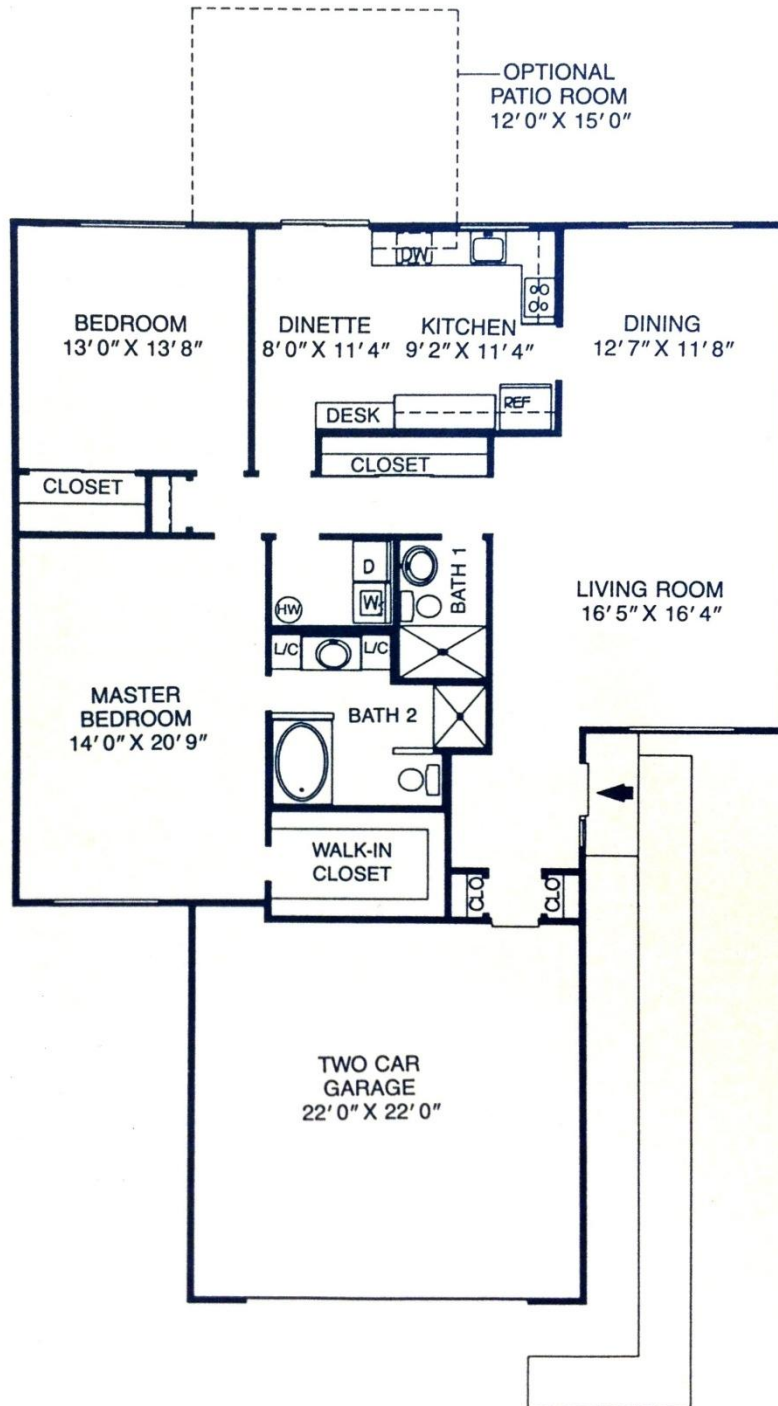

The Emerson

Approximately 1530 square feet of living space including optional Patio Room