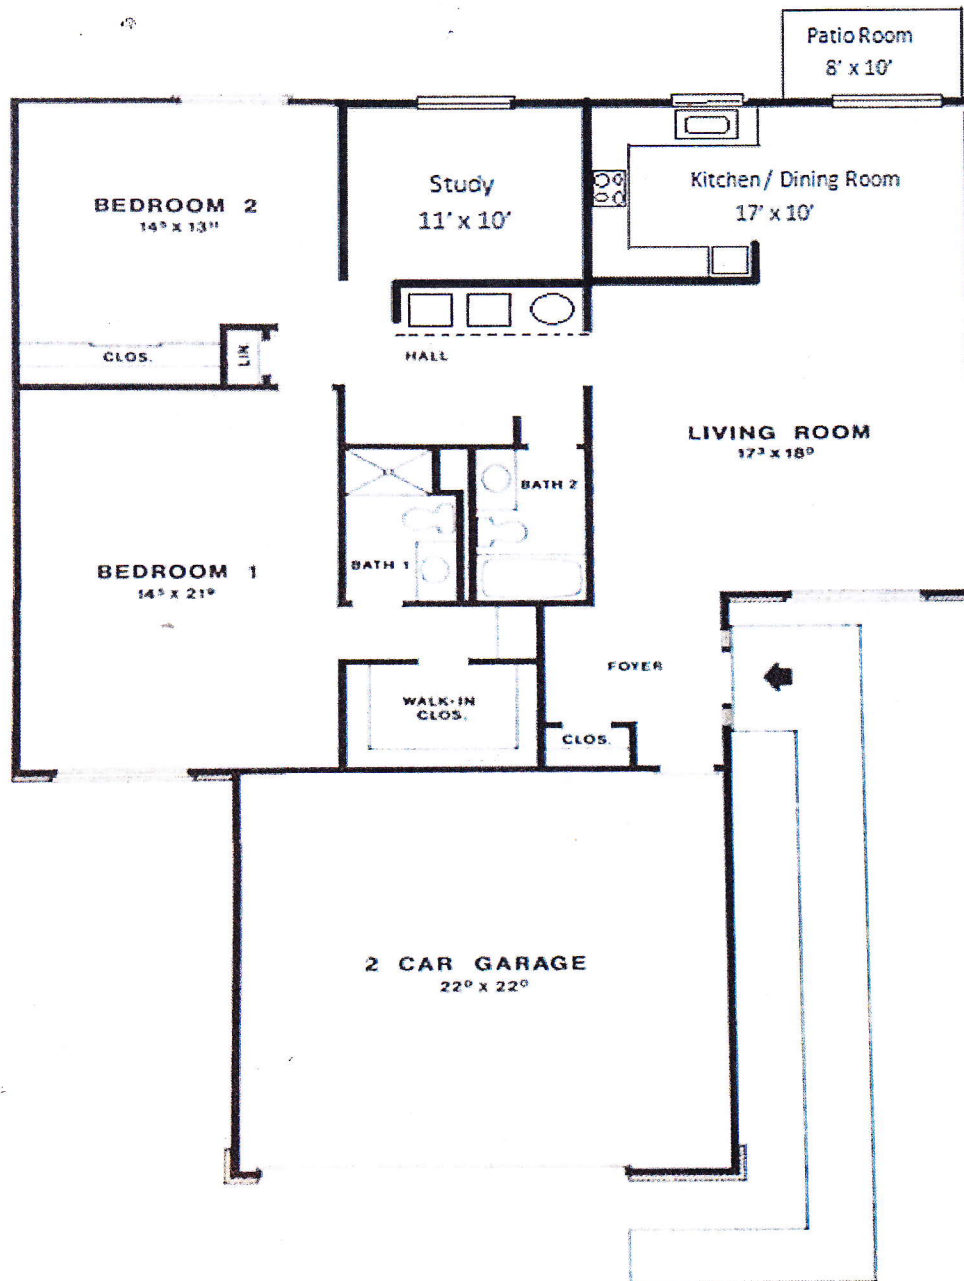

The Excelsior

Approximately 1450 square feet of living space
including optional Patio Room