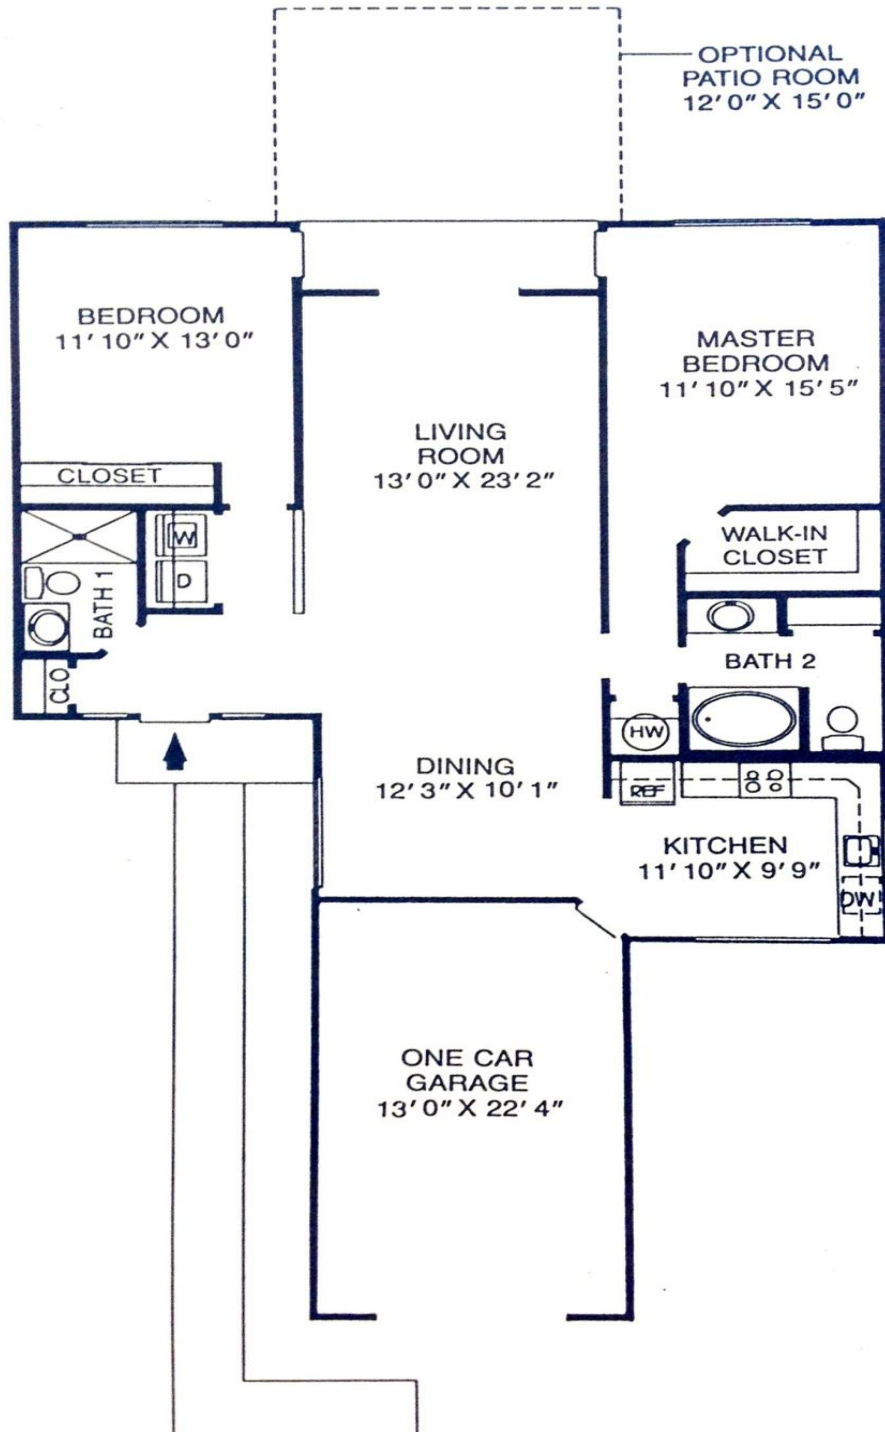

# The Ashley I

Approximately 1300 square feet of living space  
including optional Patio Room