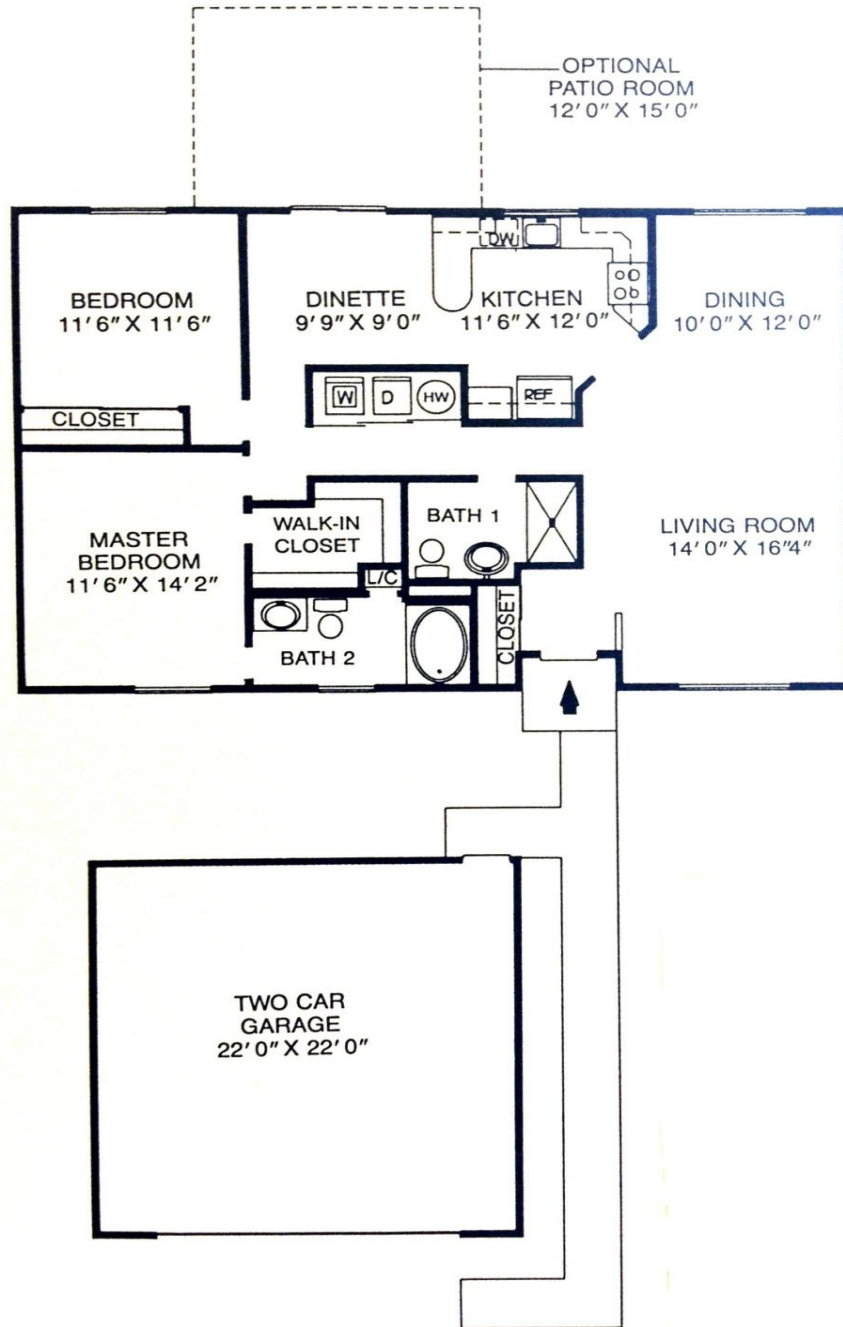

The Bradford

Approximately 1230 square feet of living space
including optional Patio Room