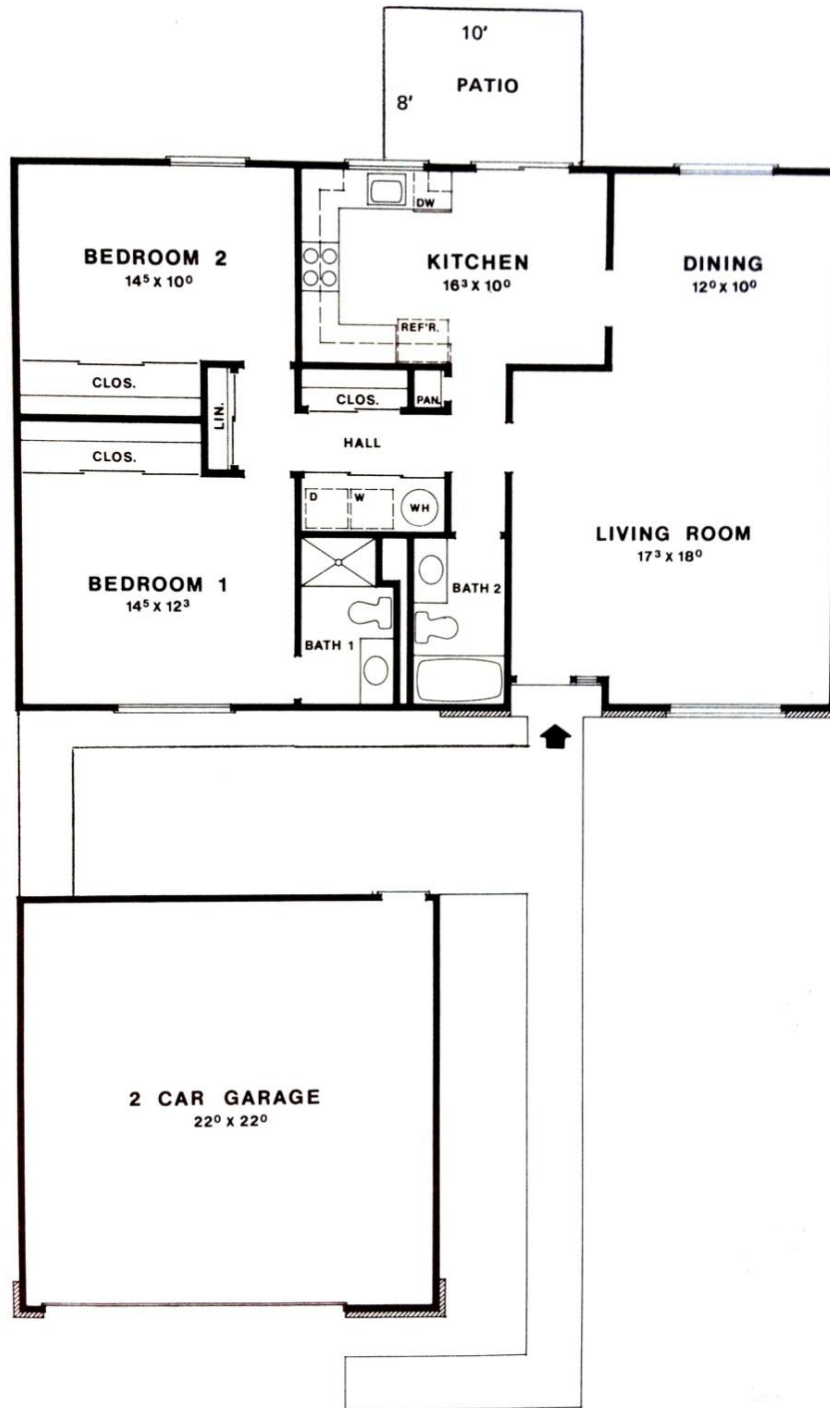

The Braeburne

Approximately 1250 square feet of living space including optional Patio Room