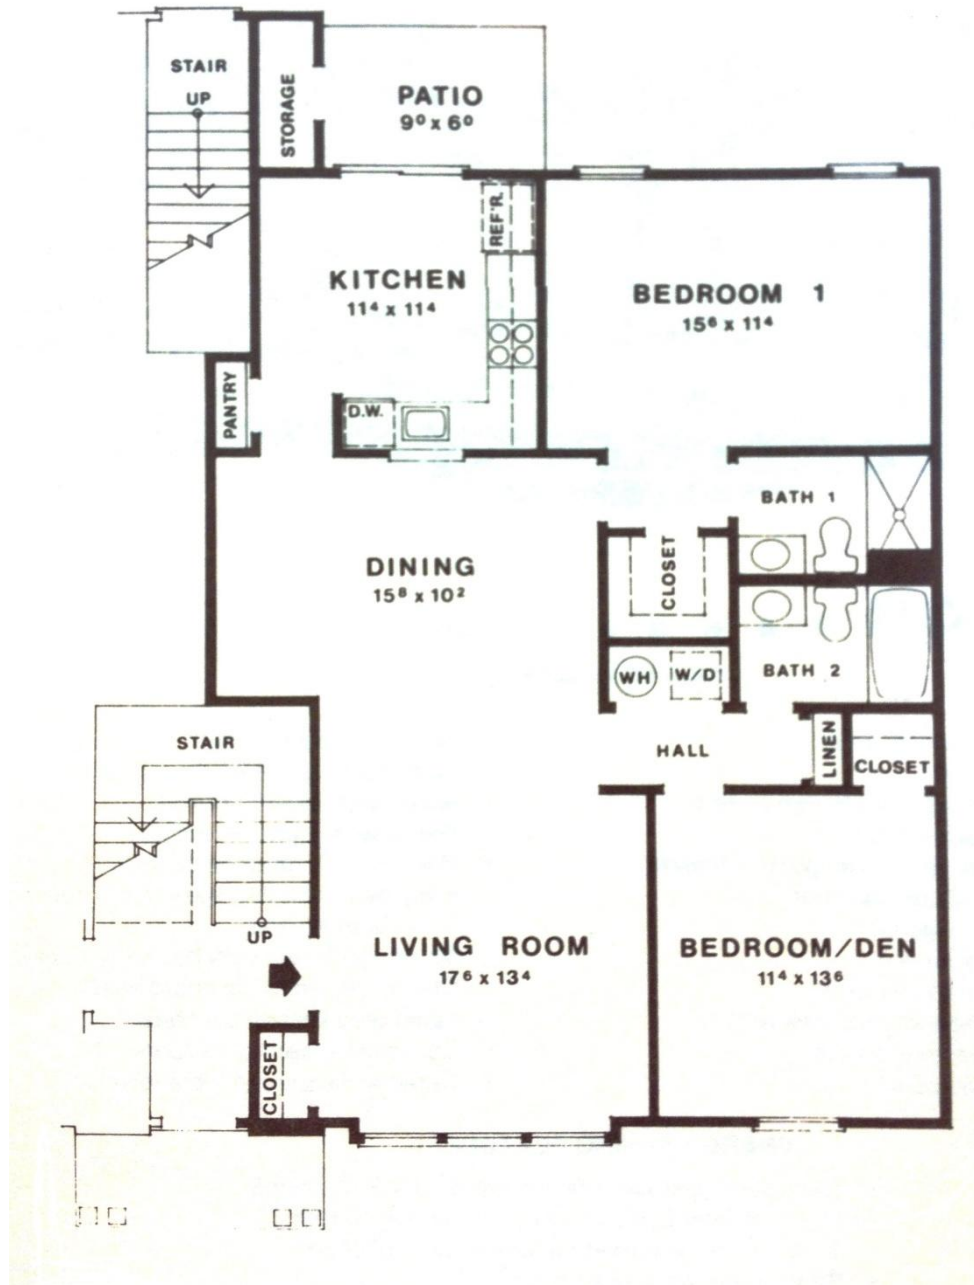

# The Devon

Approximately 1070 square feet of living space including optional Patio Room