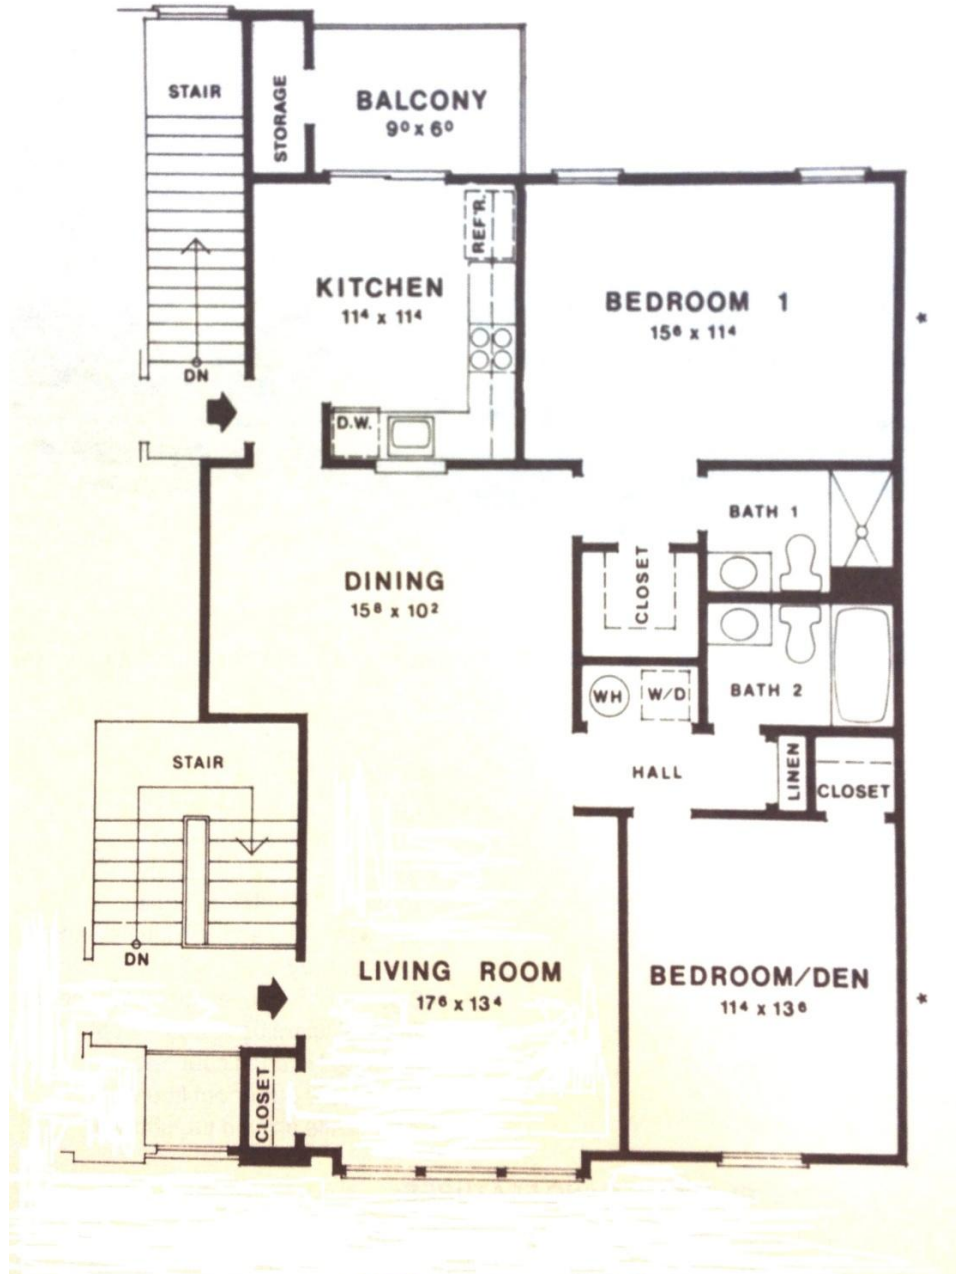

# The Devon II

Approximately 1070 square feet of living space including Balcony