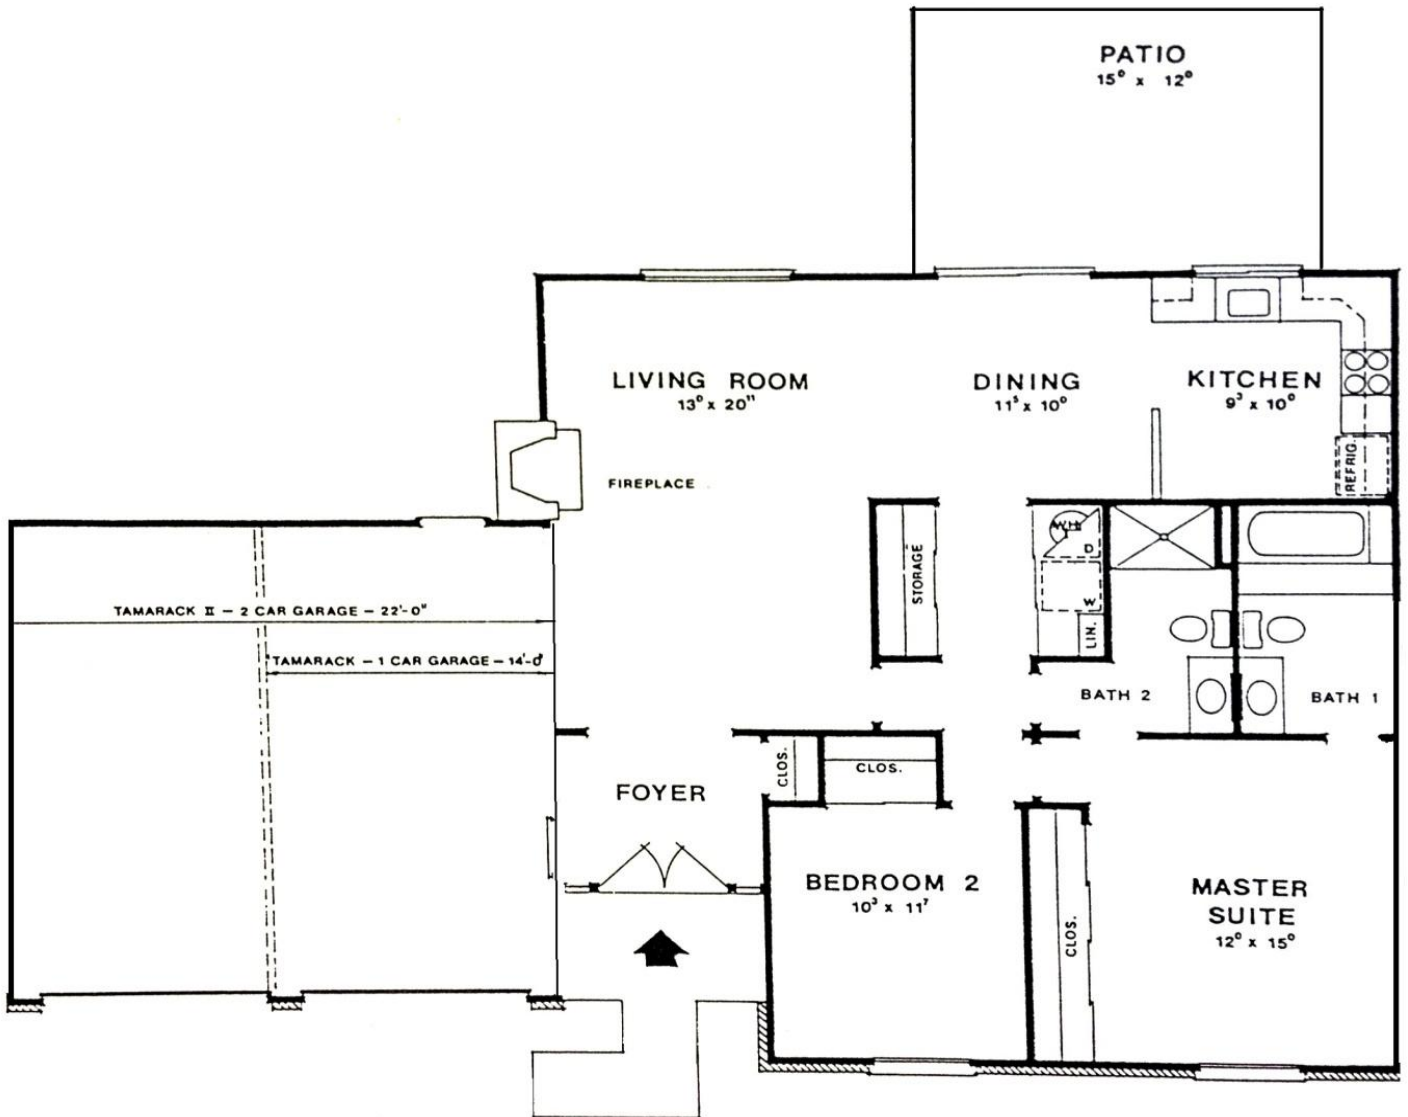

The Tamarack I & II

Approximately 1200 square feet of living space
including optional Patio Room